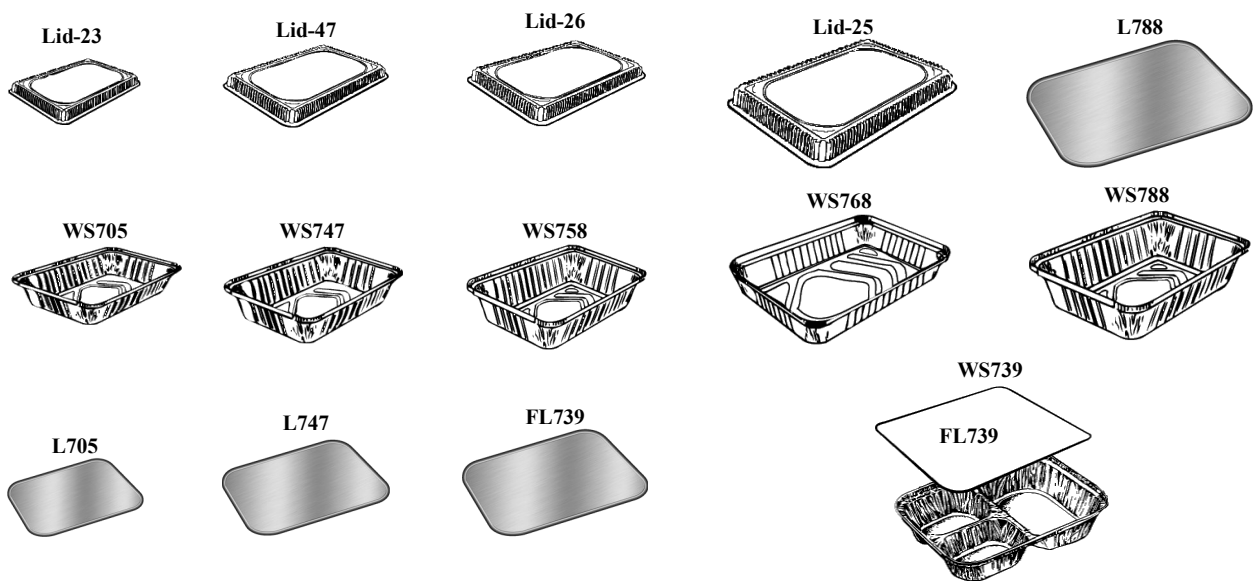

Super Win Enterprises Corp.
Tel: (718) 381-3381

HFA	Pactiv	Win Sone	Lid#	Description	Packing
2059-30-1000	705-30	WS705-30/ WS705-35		11lb Oblong Aluminum Pan	1000
			Lid-23	Plastic Anti-Fog Lid	1000
			L705	Foil Laminated Board Lid	1000
2060-30-500	747-30	WS747-30		1.5lb Oblong Aluminum Pan	500
			Lid-47	Plastic Anti-Fog Lid	500
			L747	Foil Laminated Board Lid	500
2045-35-500	739-35	WS739-00		Oblong 3-Compartment Tray	500
2045-35-250W	7139TP	WS739-CP		Oblong 3-Compartment Tray with Board Lid	250
			Lid-26	Plastic Anti-Fog Lid	500
			FL739	Foil Laminated Board Lid	500
4045-30-500	758-35	-		2lb Oblong Aluminum Pan	500
			Lid-26	Plastic Anti-Fog Lid	500
			FL739	Foil Laminated Board Lid	500
2061-30-500	768-30	WS768-35		1.5lb Oblong Aluminum Pan - Shallow	500
			Lid-25	Plastic Anti-Fog Lid	500
				Foil Laminated Board Lid	500
2062-30-500	788-30	WS788-40		2.25lb Oblong Aluminum Pan	500
			Lid-25	Plastic Anti-Fog Lid	500
				Foil Laminated Board Lid	500

HFA	Description	Packing
2016-00-100	Oblong Container	100
2063-55-100	Half Size Cake Sheet	100
324-00-25	Oval Rack Container	25

2047DL / Lid-30

2047 / 527

FL558

2058DL / Lid-36

2058 / 558

FL527

2046DL / Lid-34