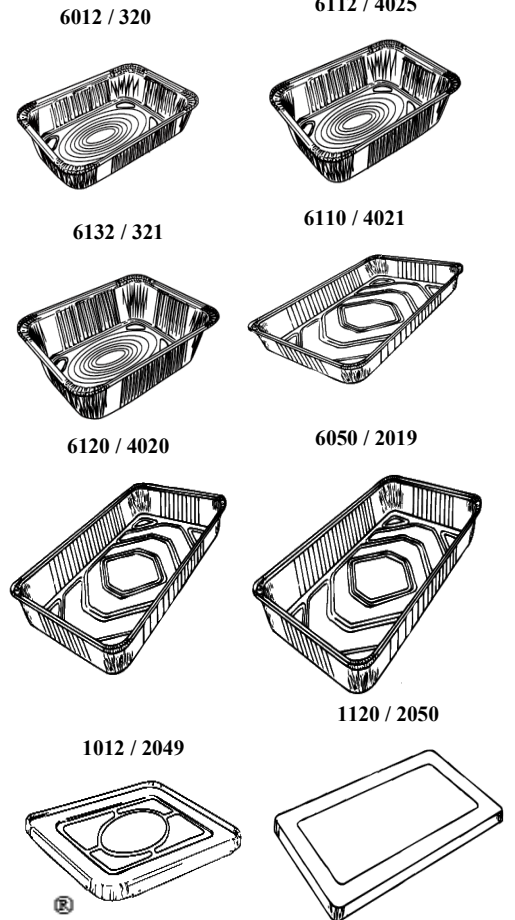

Super Win Enterprises Corp.
Tel: (718) 381-3381

WIN SONE
Quality Products for the Millennium

HFA	PCA	Win Sone	Description	Packing
320-35-100	6012-40	-	Half Size Steam Table - Shallow	100
4025-40-100	6112H	-	Half Size Steam Table - Medium	100
321-00-100	6132L	WS6132-00	Half Size Steam Table - Deep	100
-	-	WS6132-40	Half Size Steam Table	100
2049-00-100	1012-30	-	Metal Cover for Half Size Steam Table	100
4021-70-50	6110-70	-	Full Size Steam Table - Shallow	50
4020-70-50	6120XH	-	Full Size Steam Table - Medium	50
2019-00-50	6050XH	WS6050-70	Full Size Steam Table - Deep	50
2050-00-50	1120-45	-	Metal Cover for Full Size Steam Table	50

WIN SONE
Quality Products for the Millennium